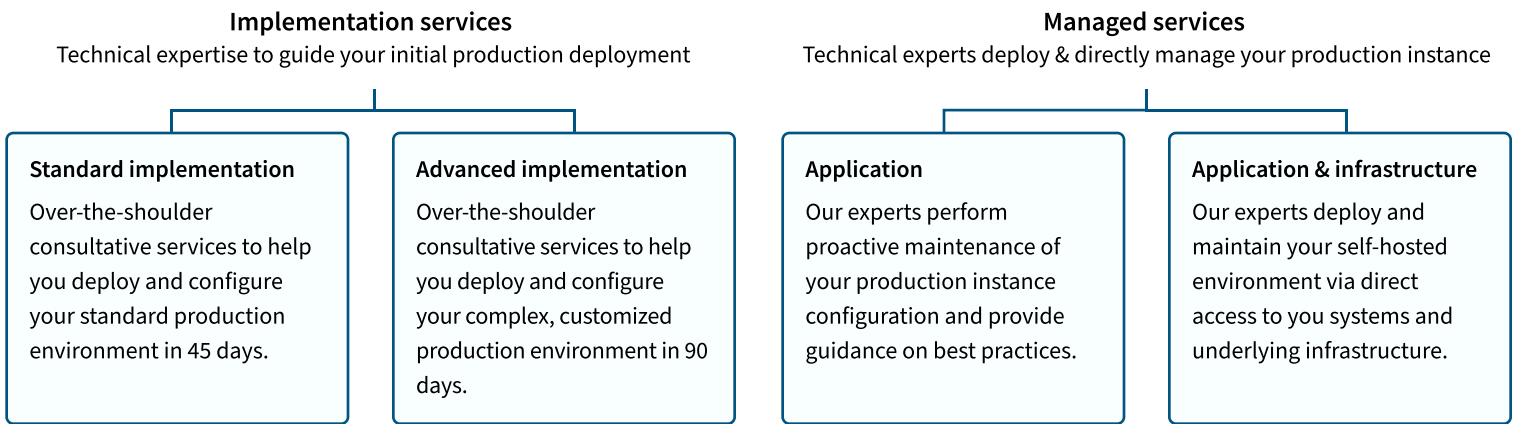

# Professional Services offerings

Sourcegraph Professional Services provides a suite of specialized services – technical and non-technical, consultative and hands-on – to help companies maximize the value of Sourcegraph through deep partnership. Our experts have years of experience helping engineering teams improve their productivity through optimized code search, review and intelligence.

## Find the right support for your organization

## Implementation and managed services